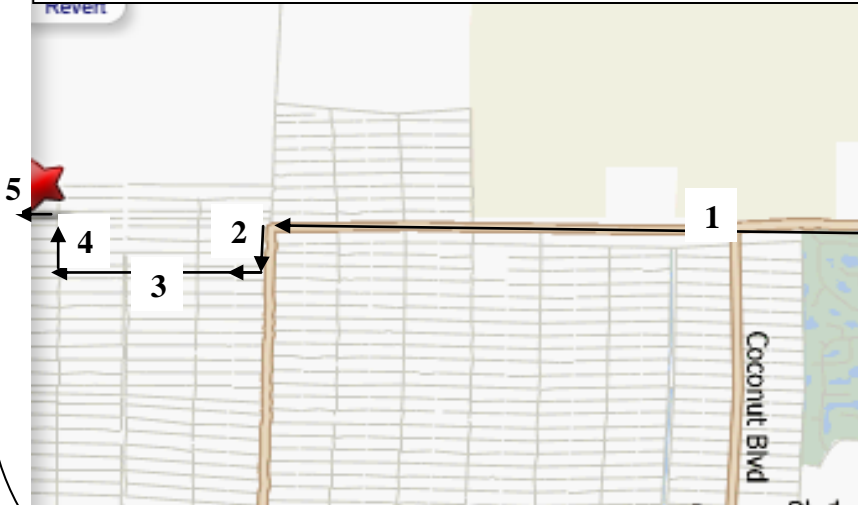

DIRECTIONS TO FAMILY TREE PRIVATE SCHOOL OFFICE

17626 94TH ST. N.
LOXAHATCHEE, FL 33470
561.721.3683

EXPEDIA.COM (portions)

Directions	Dist
From I95 go to North Lake Blvd (north of Okeechobee Blvd.)	
Take North Lake Blvd. West to the end.	
2: Turn LEFT (South) onto Seminole Pratt Whitney Rd	
3: Turn RIGHT (West) onto Hamlin Blvd	
4: Turn RIGHT (North) onto Mandarin Blvd	
5: Turn LEFT (West) onto 94th St N	
End: Arrive End	